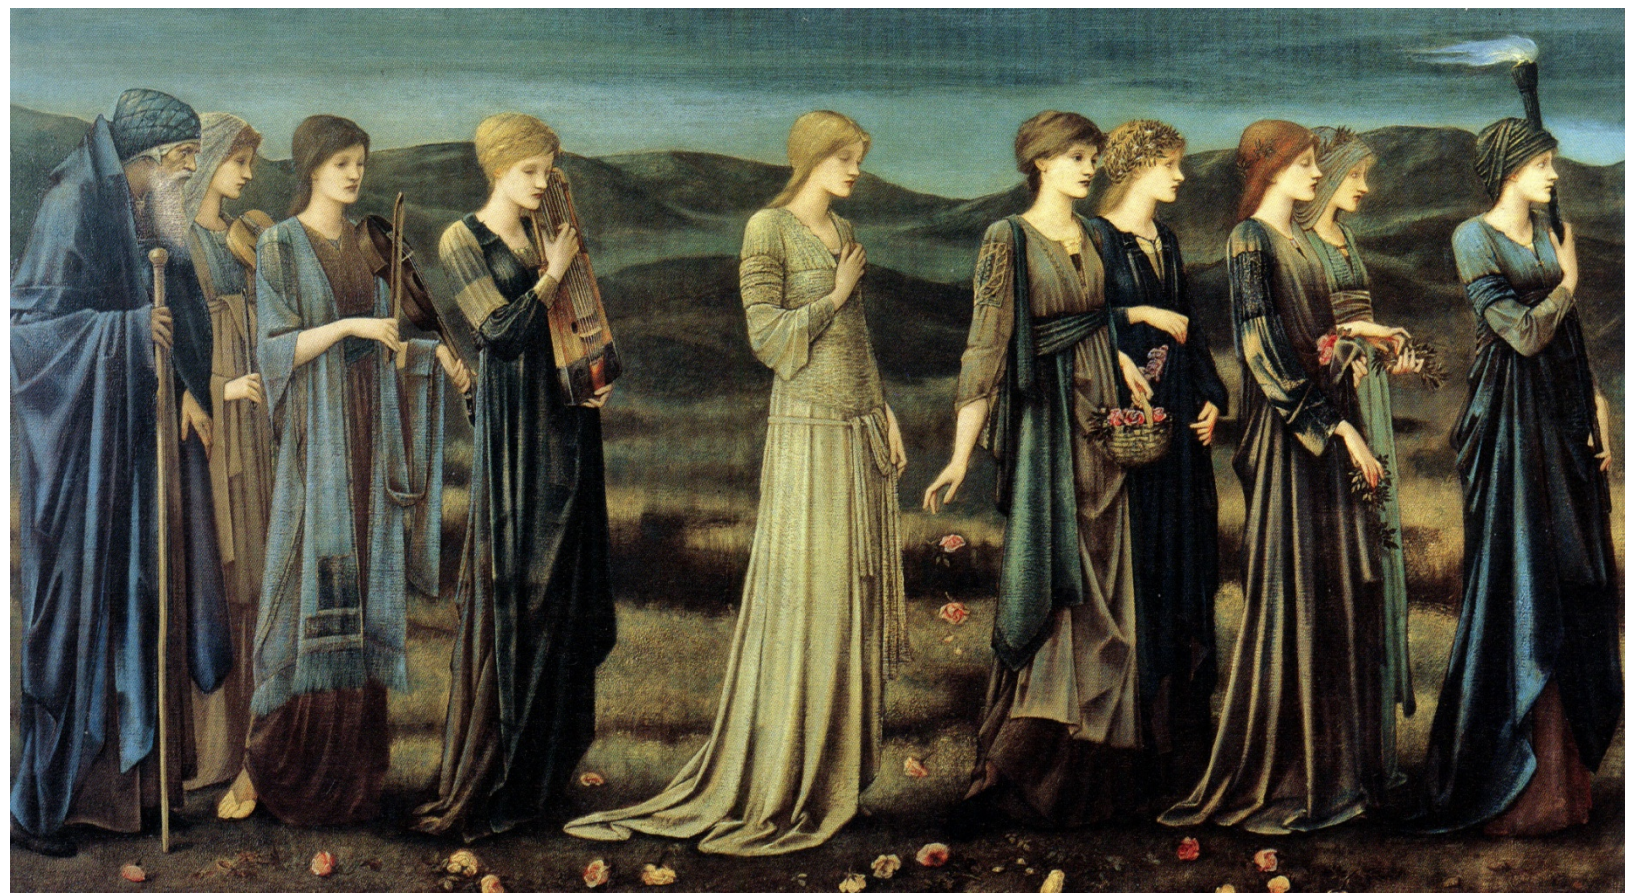

<http://hallofpeople.com/>

Edward Burne-Jones

Portrait of Edward Burne-Jones by G. Watts

portrait of Maria Zampago 1870

Beguiling_of_Merlin-1874

The Angels of Creation - 1875-76

Women Gathering Apples, 1876

King Cophetua and the Beggar Maid (detail). 1884

The Morning of the Resurrection, 1886

love-among-the-ruins-1894

the-wedding-of-psyche-1895

The Lament

The-Love-Song